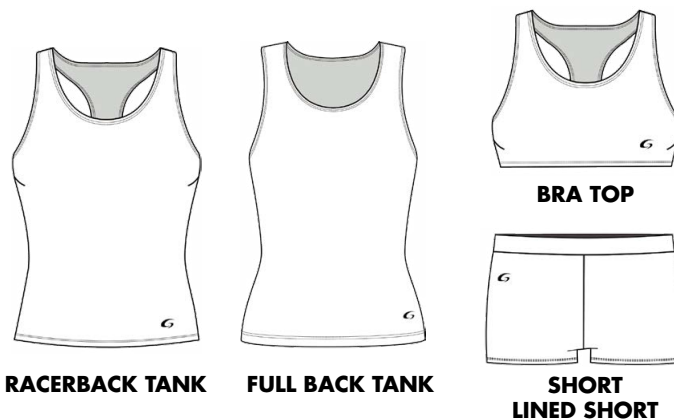

3 STEPS TO CREATE YOUR ULTRAFUSE™ LOOK

STEP 1: CHOOSE YOUR PRODUCT

UF ULTRAFUSE PRACTICE WEAR

Racerback Tank $35: Ladies' U180TL; Girls' U180TG

Full Back Tank $35: Ladies' U182TL; Girls' U182TG

Bra Top $30: Ladies' U181TL; Girls' U181TG

Short $25: Ladies' U100BL; Girls' U100BG

Lined Short $28: Ladies' U101BL; Girls' U101BG

Sizes: Ladies' XS-2XL; Girls' XXS-L

Inseam: Ladies' 2.75"

- Polyester/Spandex
- G2M® Moisture Management Technology
- Made In U.S.A. & Imported

Minimum Quantity 6 On Initial Order. Order Ships Within 5-7 Weeks After Art And Credit Approval.
Call Your Style Consultant For Specific Delivery Date.
Upcharges: 2XL=$2

Available In:
LADIES / GIRLS

RACERBACK TANK

FULL BACK TANK

BRA TOP

SHORT
LINED SHORT

UF ULTRAFUSE LOOSE FITTING TANK $28

Item: Ladies' U183TL

Size: Ladies' XS-2XL

- 100% Polyester
- Racerback
- Made In U.S.A. & Imported
- G2M® Moisture Management Technology
- Moisture-wicking Elements Maintain Dryness
- Anti-microbial Properties Prevent Odor

Minimum Quantity 6 On Initial Order. Order Ships Within 5-7 Weeks After Art And Credit Approval.
Call Your Style Consultant For Specific Delivery Date.
Upcharges: 2XL=$2

Available In:
LADIES