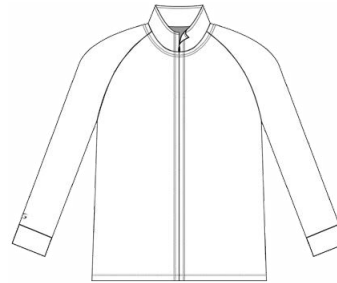

3 STEPS TO CREATE YOUR ULTRAFUSE LOOK

STEP 1: CHOOSE YOUR PRODUCT

UF ULTRAFUSE WARM-UPS $135

Jacket $85: Adult U701TU; Ladies' U702TL; Youth U701TY; Girls' U702TG

Pant $50: Adult U701BU; Ladies' U702BL; Youth U701BY; Girls' U702BG

Sizes: Adult XS-4XL; Ladies' XS-2XL; Youth S-L; Girls' XXS-L

- Brushed Polyester/Spandex
- Zippered Pockets (Jacket)
- Headphone Port In Right Pocket
- Ankle Zip
- Imported

Minimum Quantity 6 On Initial Order. Order Ships Within 5-7 Weeks After Art And Credit Approval.
Call Your Sales Rep For Specific Delivery Date
Upcharges: 2XL=$2, 3XL=$4, 4XL=$8

Available In:

ADULT / LADIES / YOUTH / GIRLS

JACKET

UF ULTRAFUSE PERFORMANCE HOODIE $55

Item: Adult U266TU

Sizes: Adult XS-4XL

- Performance Fleece (Polyester/Spandex)
- Self-fabric Cuffs And Bottom Band
- Headphone Port In Front Pocket
- Lined Hood
- Made In U.S.A. & Imported

Available In:

ADULT

STEP 2: PICK YOUR DESIGN

NEW CENTURY LADIES / GIRLS

NEW TORQUE ADULT / YOUTH / LADIES / GIRLS

CHAOS ADULT / YOUTH / LADIES / GIRLS

MYSTIC LADIES / GIRLS

DREAM LADIES / GIRLS

ENVY ADULT / YOUTH / LADIES / GIRLS