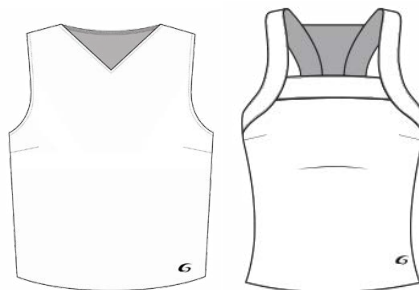

3 STEPS TO CREATE YOUR ULTRAFUSE™ LOOK

STEP 1: CHOOSE YOUR PRODUCT

UF ULTRAFUSE DOUBLE KNIT V-NECK SHELL $46
DOUBLE KNIT HALTER SHELL $56

V-Neck Shell: Ladies' U116TL; Girls' U116TG

Halter Shell: Ladies' U117TL; Girls' U117TG

Sizes: Ladies' XS-2XL; Girls' XXS-L

- Double Knit (100% Polyester)
- Racerback (Halter Shell)
- Flexform™ Back Panel (Polyester/Spandex)
- Made In U.S.A. & Imported

Minimum Quantity 6 On Initial Order. Order Ships Within 5-7 Weeks After Art And Credit Approval. Call Your Style Consultant For Specific Delivery Date.
Upcharges: 2XL-S2

Available In:

LADIES / GIRLS

V-NECK SHELL

HALTER SHELL

UF ULTRAFUSE SPIRITFLEX™ CROP TOP $55

Item: Ladies' U116AL; Girls' U116AG

Size: Ladies' XS-2XL; Girls' XXS-L

- SpiritFlex™ (Polyester/Spandex)
- G2M® Moisture Management Technology
- Raglan Sleeves
- Made In U.S.A. & Imported

Available In:

LADIES / GIRLS