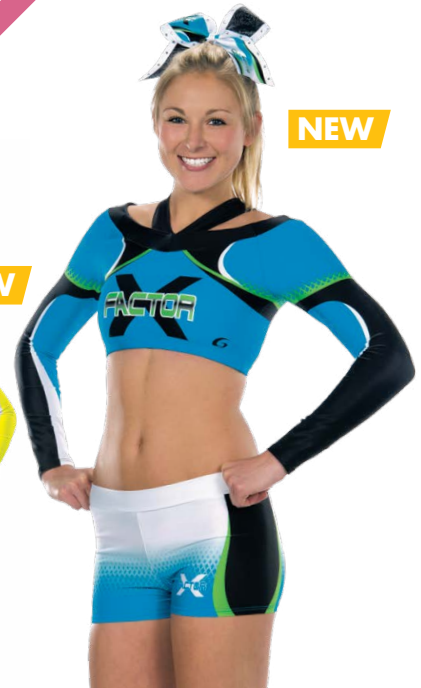

CENTURY COLD SHOULDER CROP & SHORT
$105